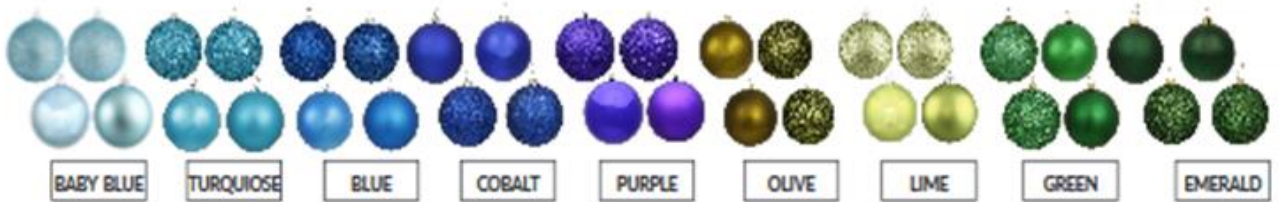

CONTEMPORARY RANGE COMPLIMENTS

*AVAILABILITY SUBJECT TO CHANGE

Themes available with an array of Trees, Swags, Garlands & Wreaths

DETAIL

The contemporary range can be altered with almost any color you can imagine at no additional charge.

From platinum and olive, to chocolate and teal, or orange and gold there is no limit to the colors you can add or drop from these themes to enhance the space you are decorating.

Plantique
Ph: 561-641-0124 INC.
Custom Designed Plantscapes est. 1984
Maintenance Programs | Business or Residential | Event Rentals